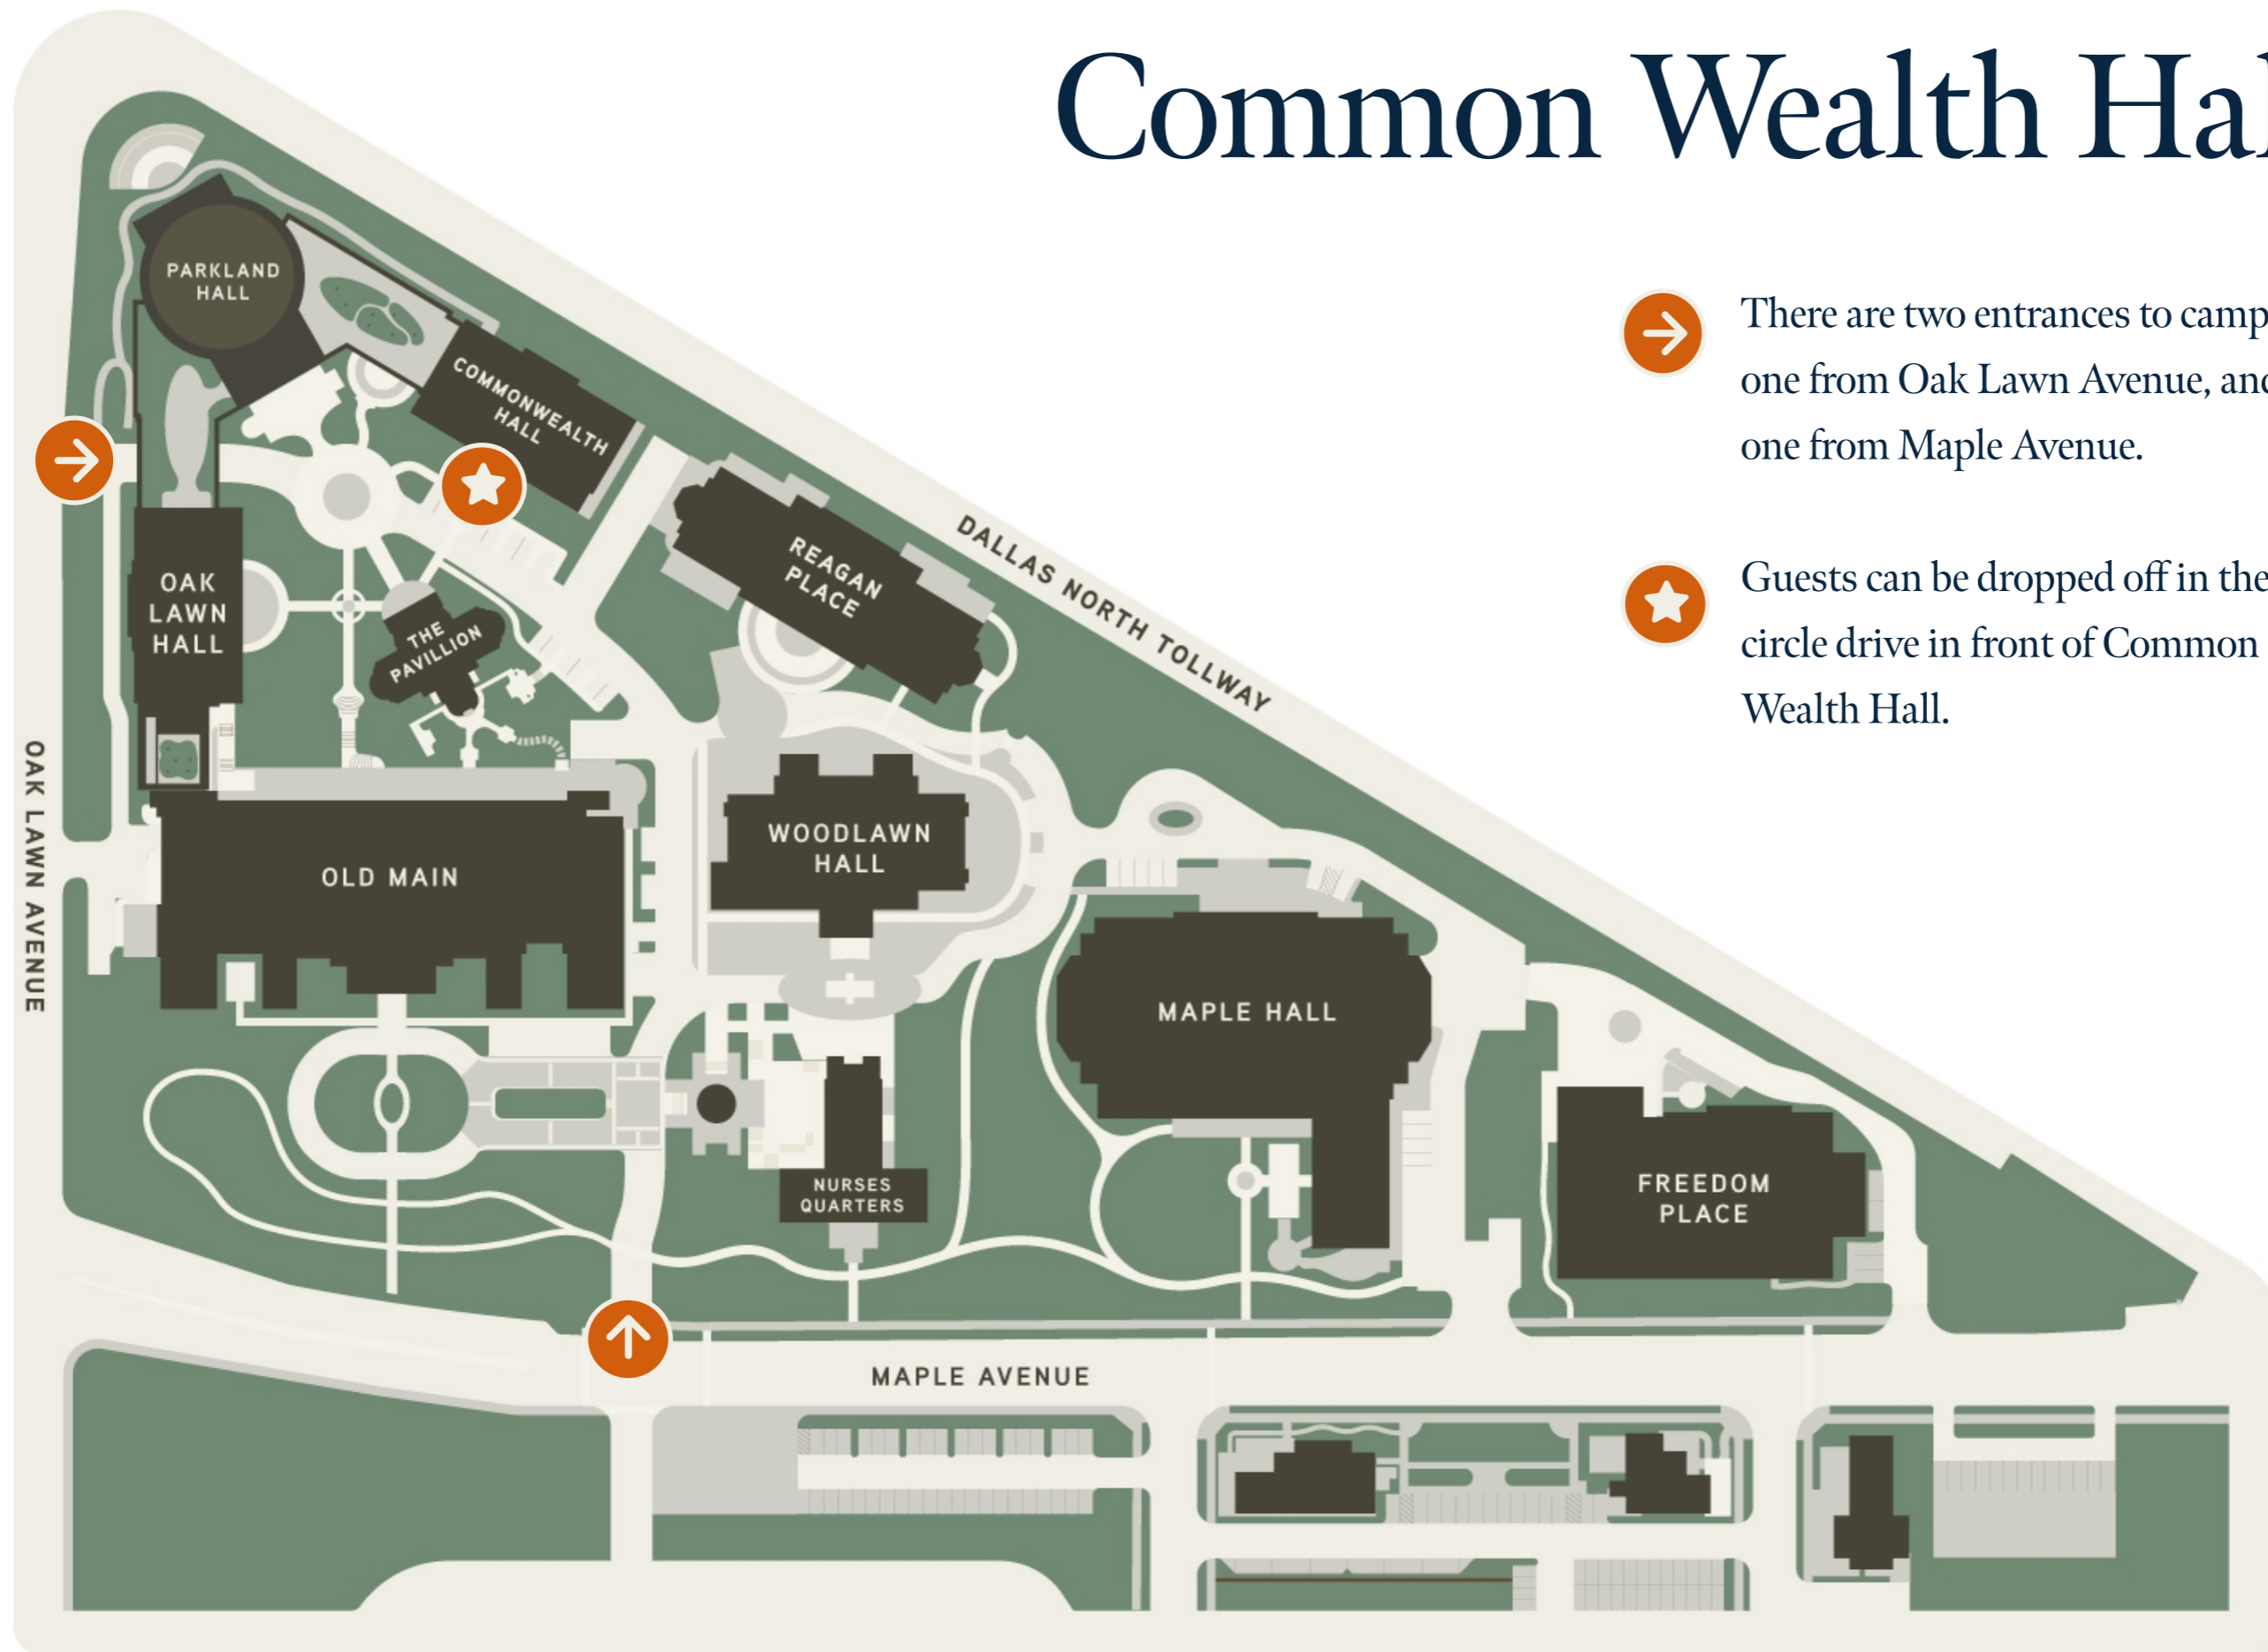

Common Wealth Hall

- There are two entrances to campus, one from Oak Lawn Avenue, and one from Maple Avenue.
- ★ Guests can be dropped off in the circle drive in front of Common Wealth Hall.